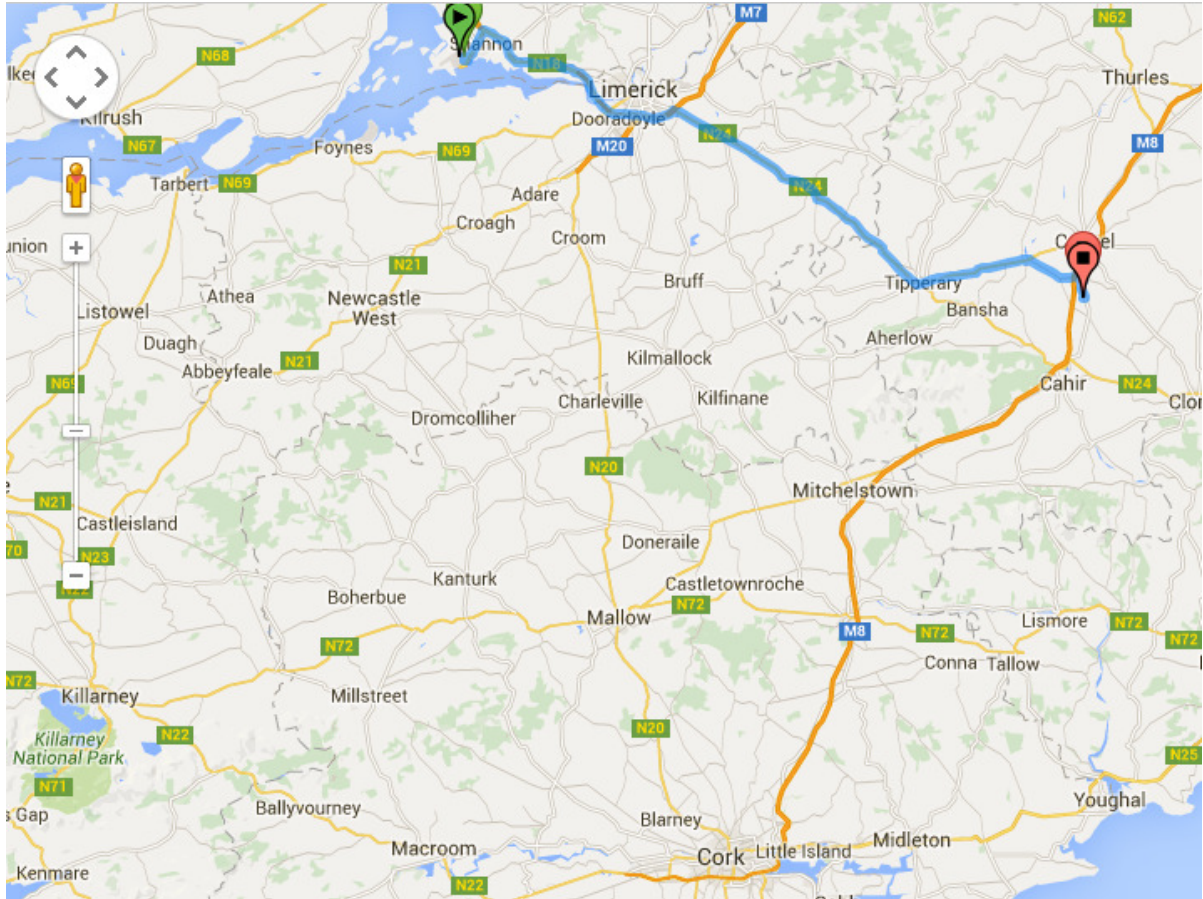

**From the USA**

Flights arrive into Shannon and Dublin Airports. Shannon is the closest to Rockwell College, Cashel, Co. Tipperary.

**Travel from the Netherlands and U.K.**

Flights arrive into Cork and Dublin Airports. Cork is the closest airport to Rockwell College.

Apprentice weekend 5<sup>th</sup> August registration between 4-6pm

Public arrive Sunday 7<sup>th</sup> August registration between 4-6pm

Travel to Summer Training 2016 Rockwell College, Cashel, Co. Tipperary

Travel Time (estimate and traffic dependant) from Dublin Airport to Rockwell College is 1hr 50 mins.

Distance: 182Km / 113 miles

Travel to Summer Training 2016 Rockwell College, Cashel, Co. Tipperary

Travel Time (estimate and traffic dependant) from Shannon Airport to Rockwell College is 1hr 20 mins.

Distance: 87Km / 54 miles

Travel to Summer Training 2016 Rockwell College, Cashel, Co. Tipperary

Travel Time (estimate and traffic dependant) from Cork Airport to Rockwell College is 1hr.

Distance: 93Km / 58 miles