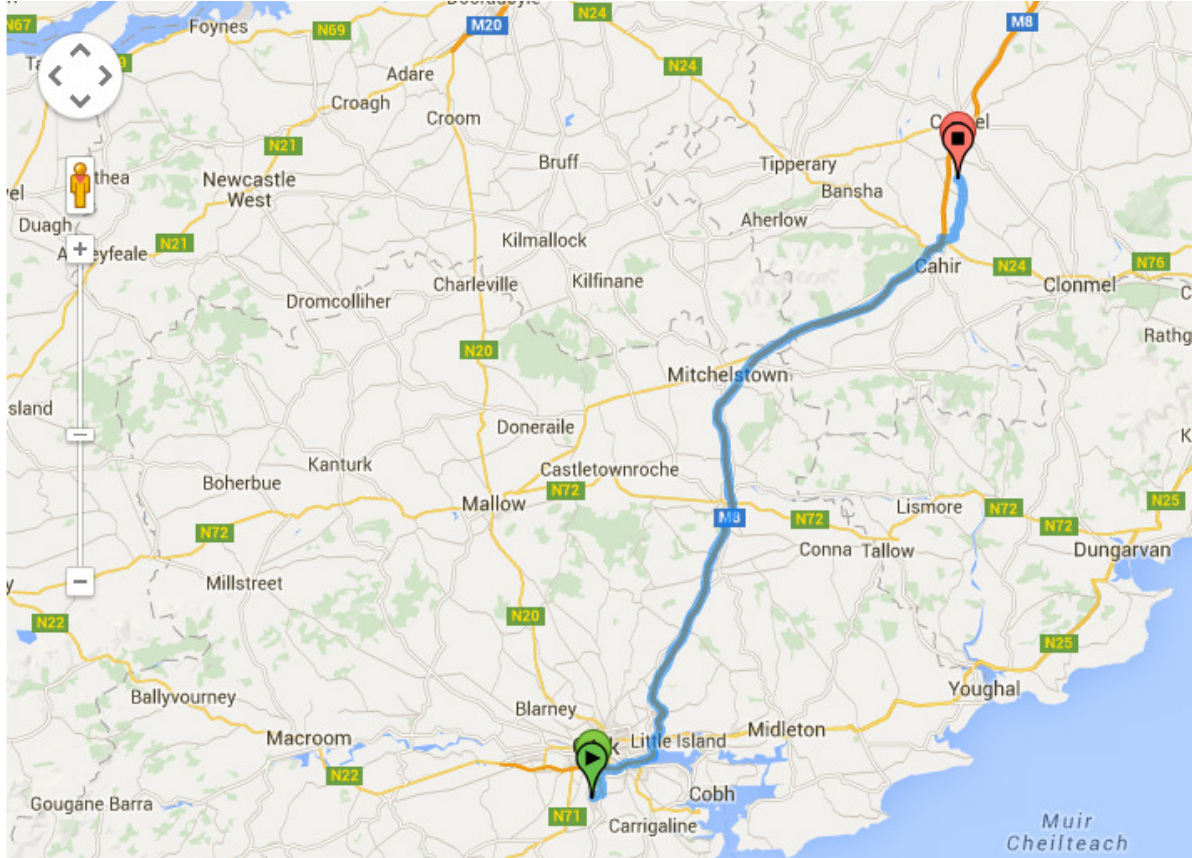

**From the USA**

Flights arrive into Shannon and Dublin Airports. Shannon is the closest to Rockwell College, Cashel, Co. Tipperary.

**Travel from the Netherlands and U.K.**

Flights arrive into Cork and Dublin Airports. Cork is the closest airport to Rockwell College.

Apprentice weekend 5<sup>th</sup> August registration between 4-6pm

Public arrive Sunday 7<sup>th</sup> August registration between 4-6pm

Travel to Summer Training 2016 Rockwell College, Cashel, Co. Tipperary

Travel Time (estimate and traffic dependant) from Dublin Airport to Rockwell College is 1hr 50 mins.

Distance: 182Km / 113 miles

Travel to Summer Training 2016 Rockwell College, Cashel, Co. Tipperary

Travel Time (estimate and traffic dependant) from Shannon Airport to Rockwell College is 1hr 20 mins.

Distance: 87Km / 54 miles

Travel to Summer Training 2016 Rockwell College, Cashel, Co. Tipperary

Travel Time (estimate and traffic dependant) from Cork Airport to Rockwell College is 1hr.

Distance: 93Km / 58 miles