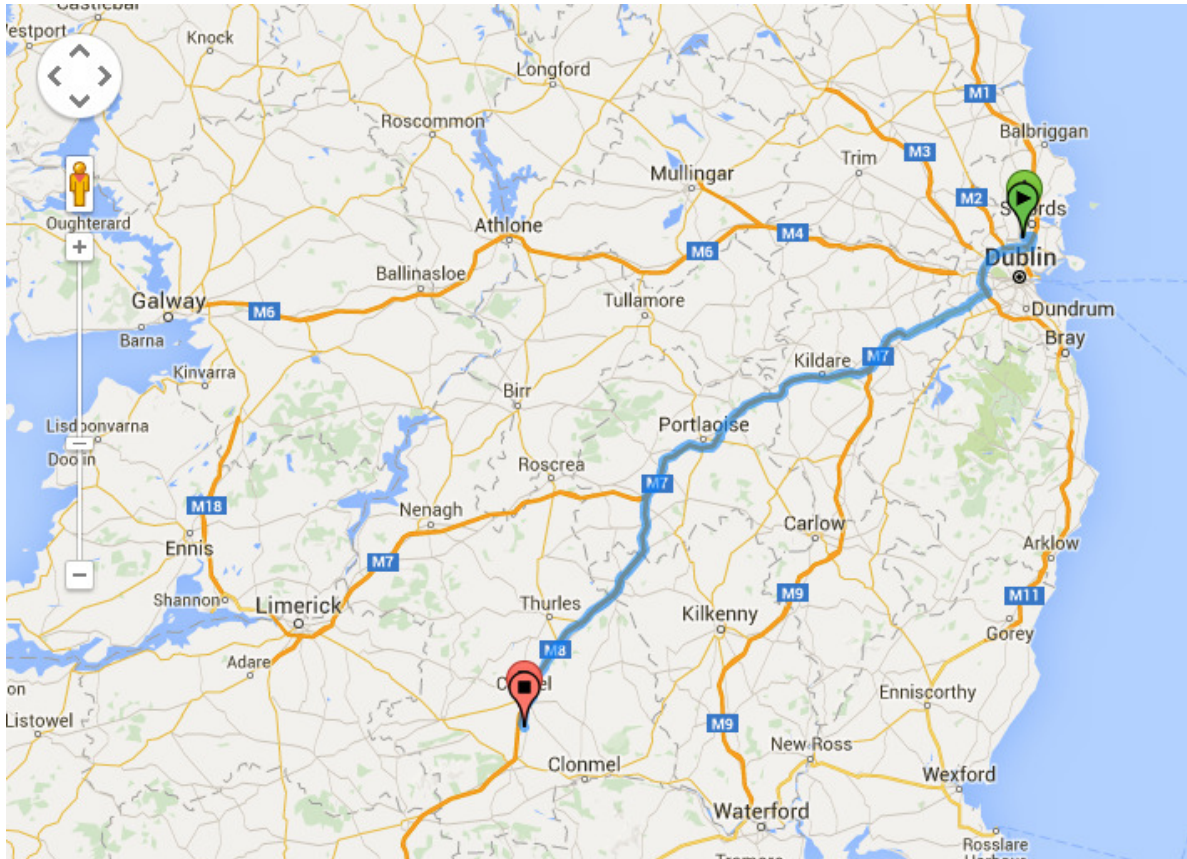

Apprentice weekend 5<sup>th</sup> August registration between 4-6pm

Public arrive Sunday 7<sup>th</sup> August registration between 4-6pm

Travel to Summer Training 2016 Rockwell College, Cashel, Co. Tipperary

Travel Time (estimate and traffic dependant) from Dublin Airport to Rockwell College is 1hr 50 mins.

Distance: 182Km / 113 miles

Travel to Summer Training 2016 Rockwell College, Cashel, Co. Tipperary

Travel Time (estimate and traffic dependant) from Shannon Airport to Rockwell College is 1hr 20 mins.

Distance: 87Km / 54 miles

Travel to Summer Training 2016 Rockwell College, Cashel, Co. Tipperary

Travel Time (estimate and traffic dependant) from Cork Airport to Rockwell College is 1hr.

Distance: 93Km / 58 miles